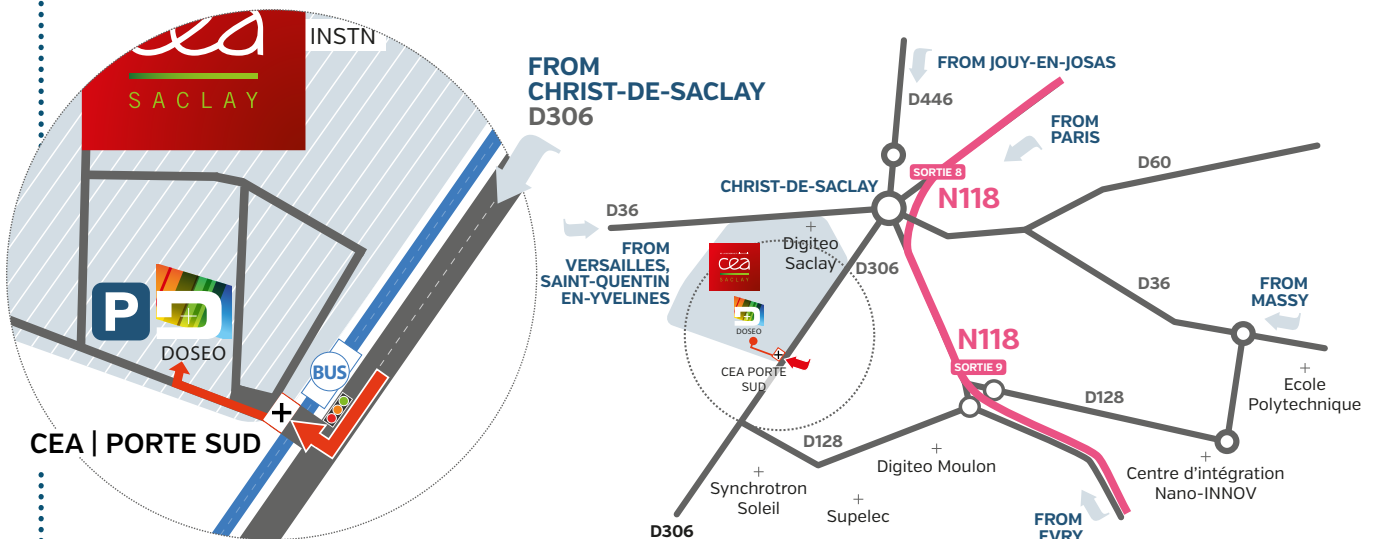

COMING TO DOSEO

www.plateformedoseo.com
infos@plateformedoseo.com

BY ROAD

From Paris

➔ By N118 via Pont de Sèvres

Follow the N118 Nantes/Bordeaux to exit 8 [Saclay/Gif-sur-Yvette]; at the roundabout, take the 3rd exit [RD 306] towards Gif-sur-Yvette; at the 3rd traffic light, turn right and enter CEA Saclay centre.

➔ By A6 via Porte d'Orléans or Porte d'Italie

Take A6a then follow E5/E50/Palaiseau/Étampes/Bordeaux/Nantes/Massy/Longjumeau; exit left towards D444/Versailles/Igny/Bièvres, join A126 then continue on D36 until "Christ-de-Saclay" roundabout; take the 4th exit [RD 306] towards Gif-sur-Yvette; after 500m, turn right and enter CEA Saclay centre; at the 3rd traffic light, turn right and enter CEA Saclay centre.

BY PUBLIC TRANSPORT

➔ From Roissy-CDG or Paris: RER B [direction Saint-Rémy-lès-Chevreuse] to "Le Guichet" station then Mobicaps bus line 9 towards Gare de Jouy-en-Josas, "Mare du Vivier - CEA Porte Sud" station.

➔ From Orly: bus line 91.10 [Orly ►► Massy ►► Saclay], "Mare du Vivier - CEA Porte Sud" station.

➔ From Massy-Palaiseau station [TGV or RER]: bus lines 91.06 B [Massy ►► Saint-Quentin-en-Yvelines] or 91.06 C [Massy ►► Christ de Saclay], "Mare du Vivier - CEA Porte Sud" station.